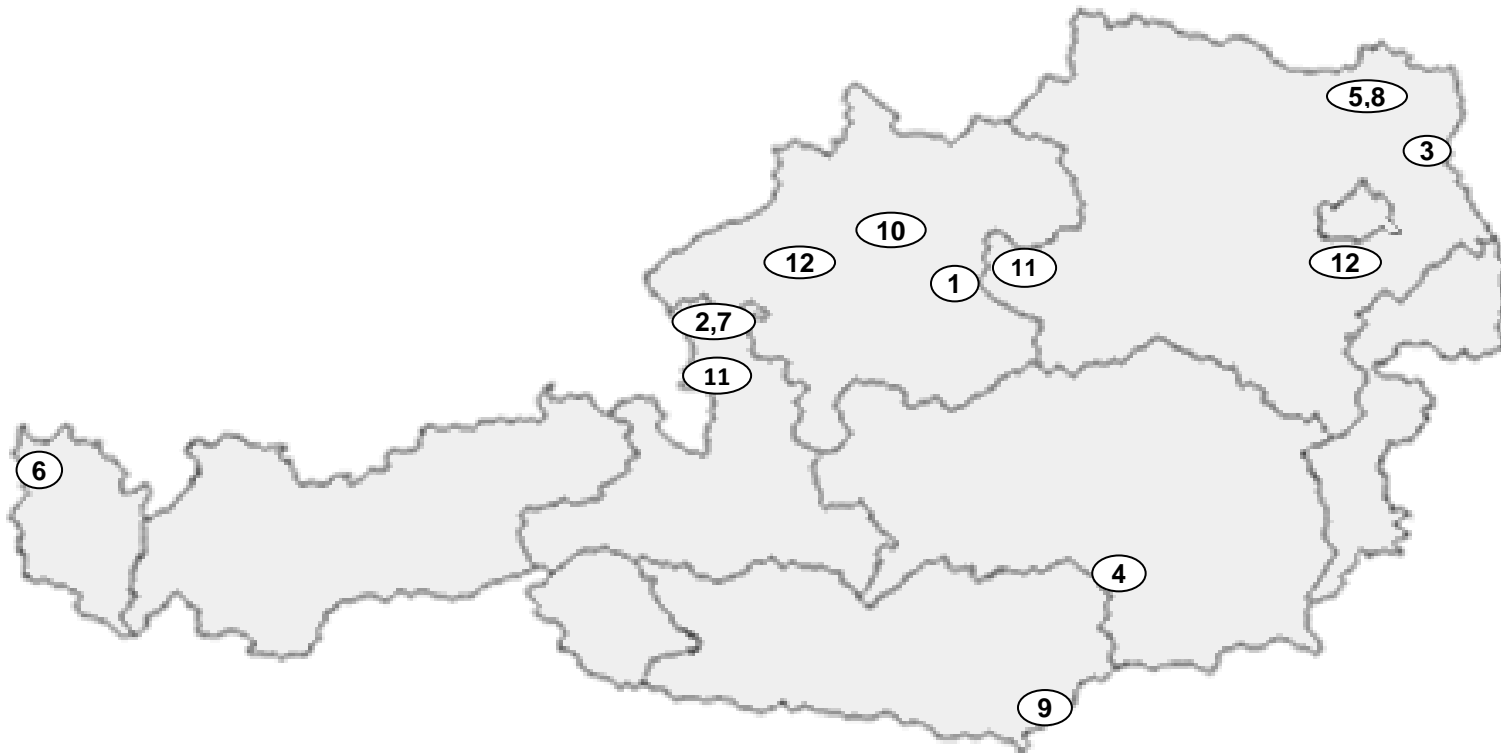

Stationsverteilung OE0HQ 2017

Station	Band/ Betriebsart
1	160m CW
2	160m SSB
3	80m CW
4	80m SSB
5	40m CW
6	40m SSB
7	20m CW
8	20m SSB

Station	Band/ Betriebsart
9	15m CW
10	15m SSB
11	10m CW
12	10m SSB